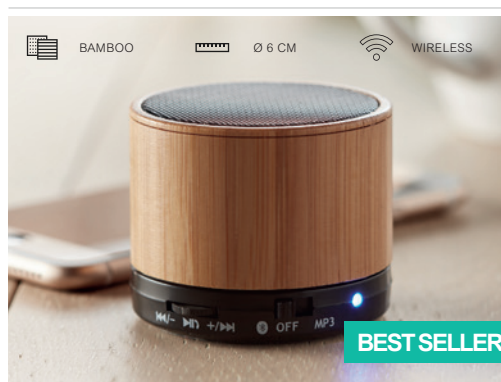

Accessori audio

ROUND BAMBOO
MO9608